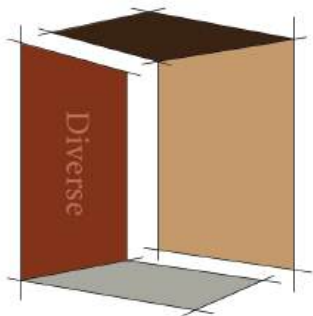

01

Visual Identity

_Diverse

#Exotic

#Indigenous

_Gum tree